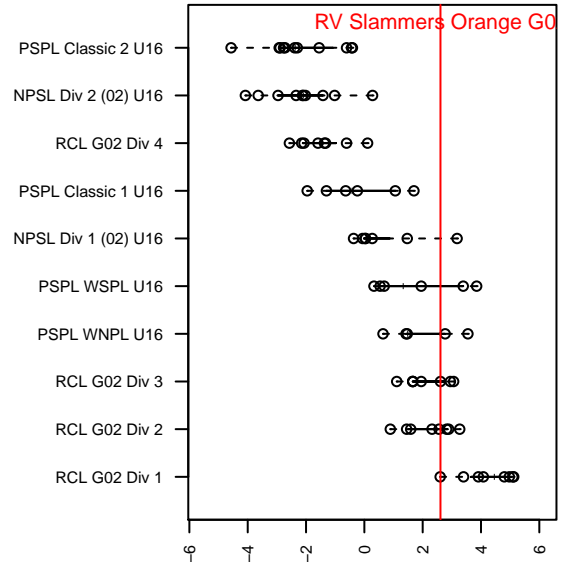

**attack and defense rating
relative to others at age
and all opponents in last 13 months**