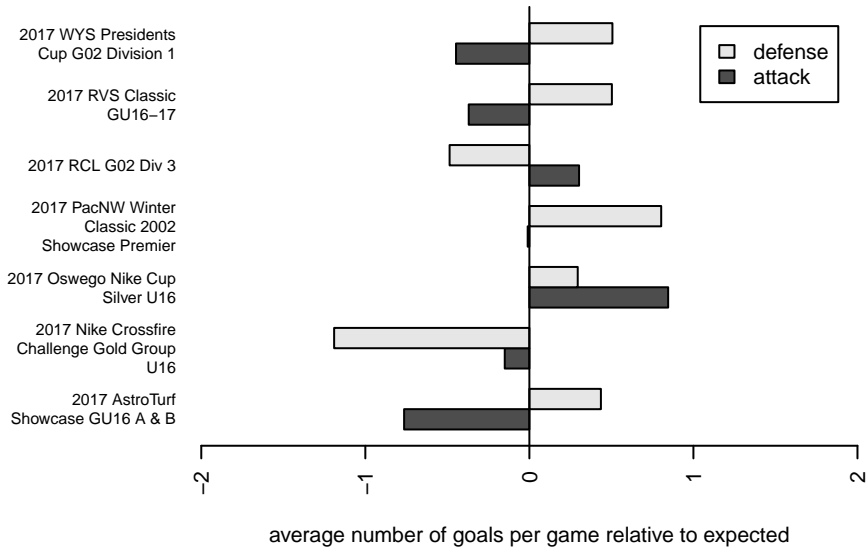

Performance relative to 13 month average