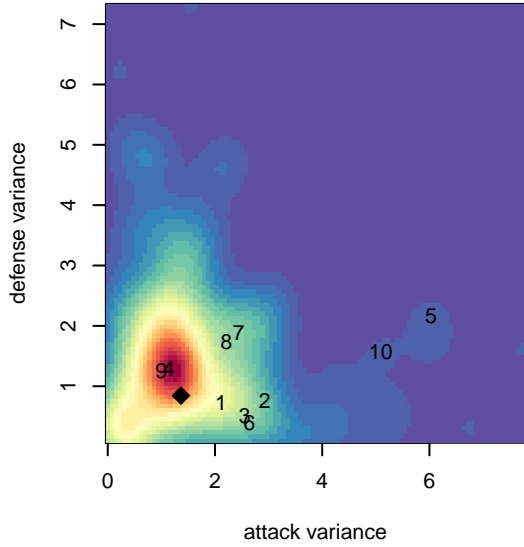

# RV Slammers Orange G02

Rainier Valley Slammers  
 Auburn, WA  
 G02 total strength=1541  
 attack=11.23 defense=15.11  
 fall league = RCL G02 Div 3  
 notes= Sow 2013

alt names used:  
 RAINIER VALLEY SLAMMERS RVS-G02 (WA)  
 RAINIER VALLEY SLAMMERS RVS-G02 (WA)  
 RVS G02 Orange A  
 Rainier Valley Slammers G02 Orange Ai  
 RVS G02 Orange  
 RVS G02 Orange A

**RV Slammers Orange G02**  
 Dots are actual minus expected GF (blue circles) and GA (red triangles).  
 Blue line is smoothed change in attack strength. Red is smoothed change in defense strength.

**attack and defense variance (black dot)  
relative to other teams  
and top 10 in region**