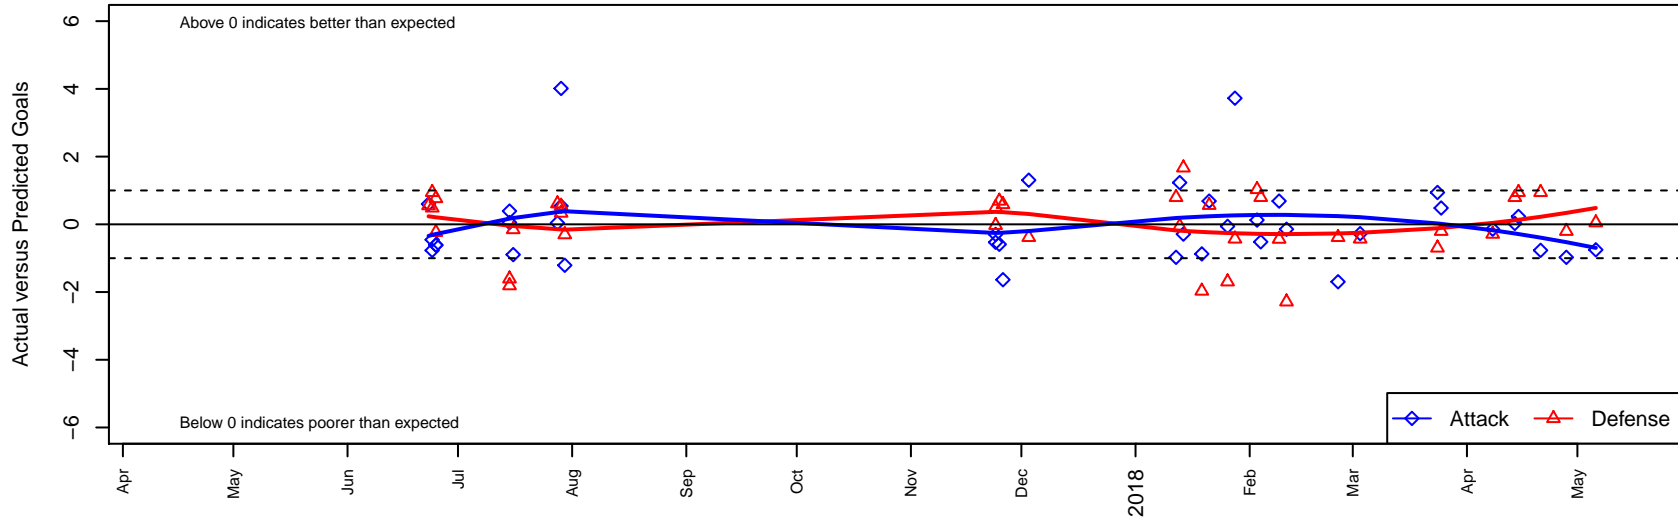

# RV Slammers Orange G02

Rainier Valley Slammers  
 Auburn, WA  
 G02 total strength=1541  
 attack=11.23 defense=15.11  
 fall league = RCL G02 Div 3  
 notes= Sow 2013

alt names used:  
 RAINIER VALLEY SLAMMERS RVS-G02 (WA)  
 RAINIER VALLEY SLAMMERS RVS-G02 (WA)  
 RVS G02 Orange A  
 Rainier Valley Slammers G02 Orange Ai  
 RVS G02 Orange  
 RVS G02 Orange A

**RV Slammers Orange G02**  
 Dots are actual minus expected GF (blue circles) and GA (red triangles).  
 Blue line is smoothed change in attack strength. Red is smoothed change in defense strength.

**attack and defense variance (black dot)  
relative to other teams  
and top 10 in region**