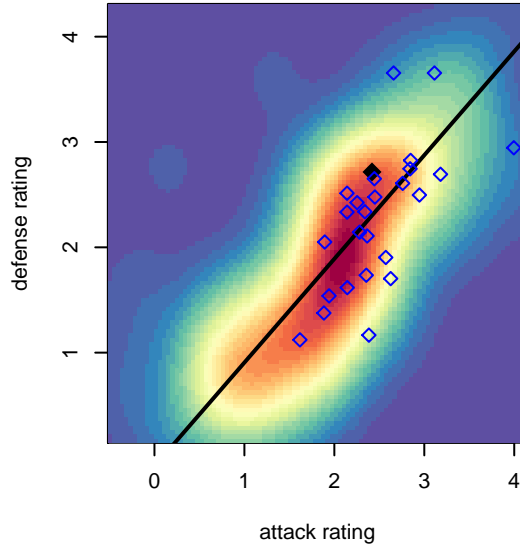

**attack and defense rating
relative to others at age
and all opponents in last 13 months**